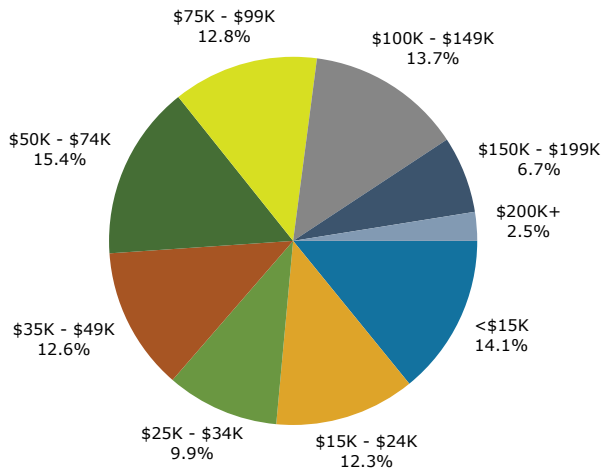

2024 Household Income