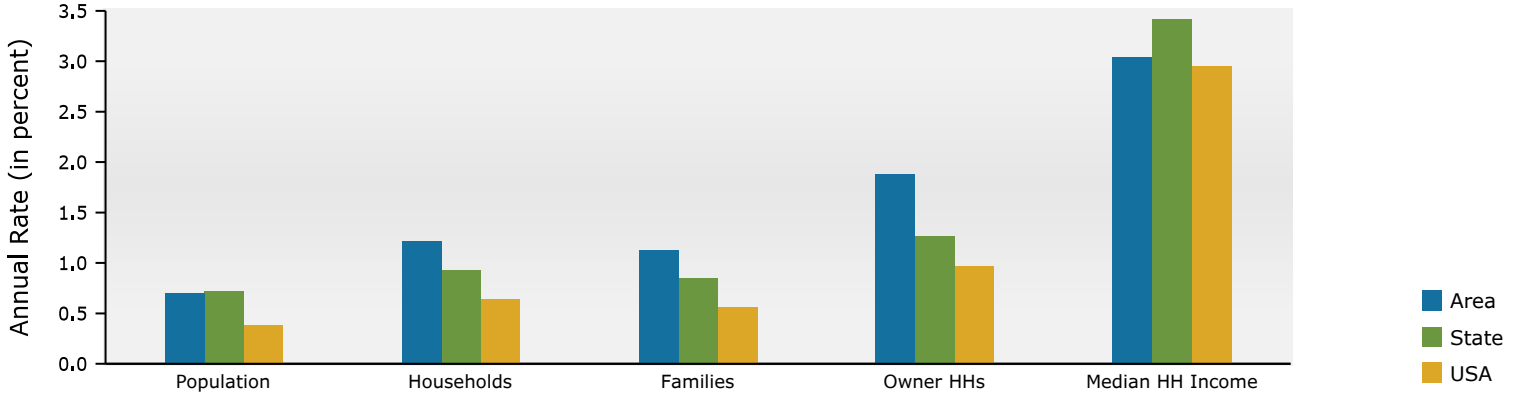

DeKalb County...

Trends 2024-2029