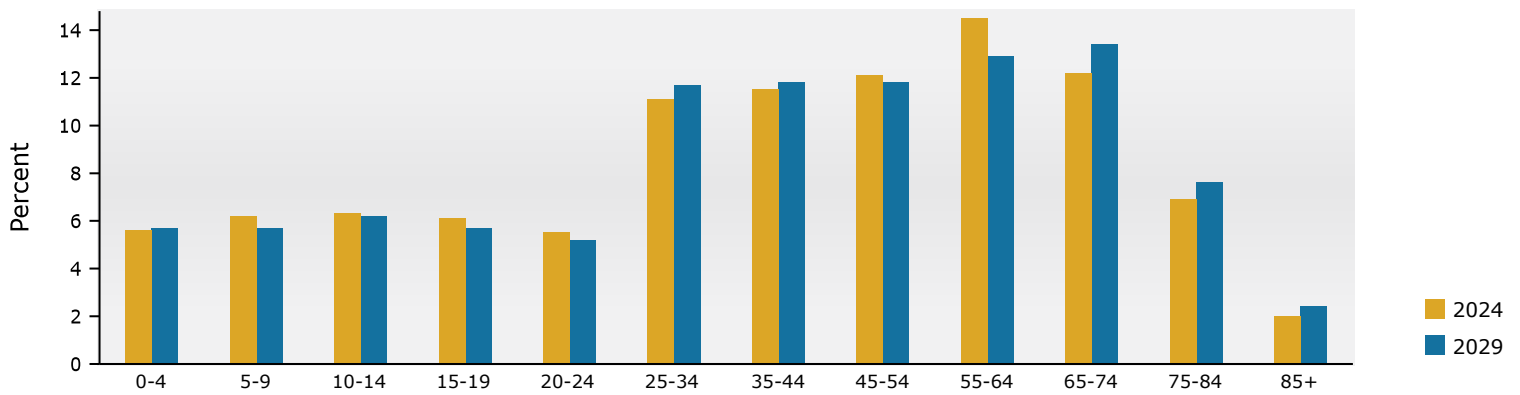

Population by Age